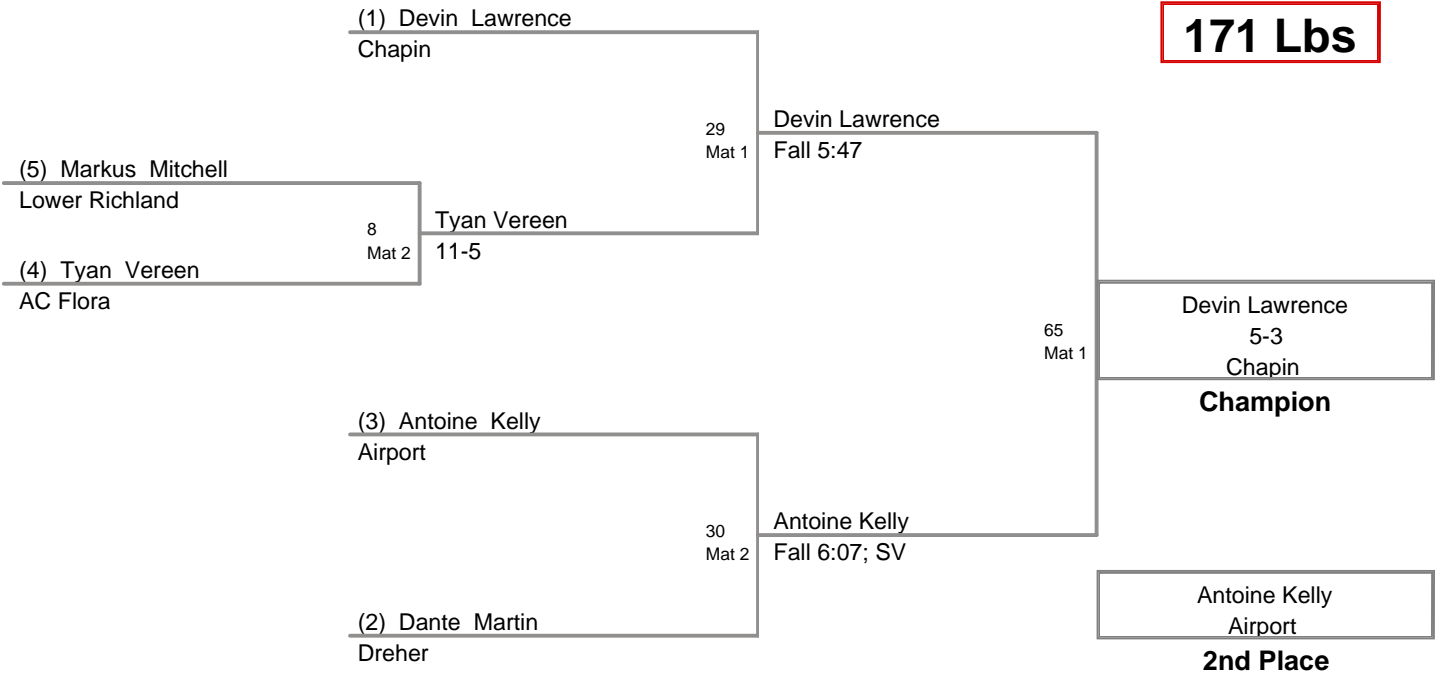

2011 SCHSL Region V
Tournament

171 Lbs