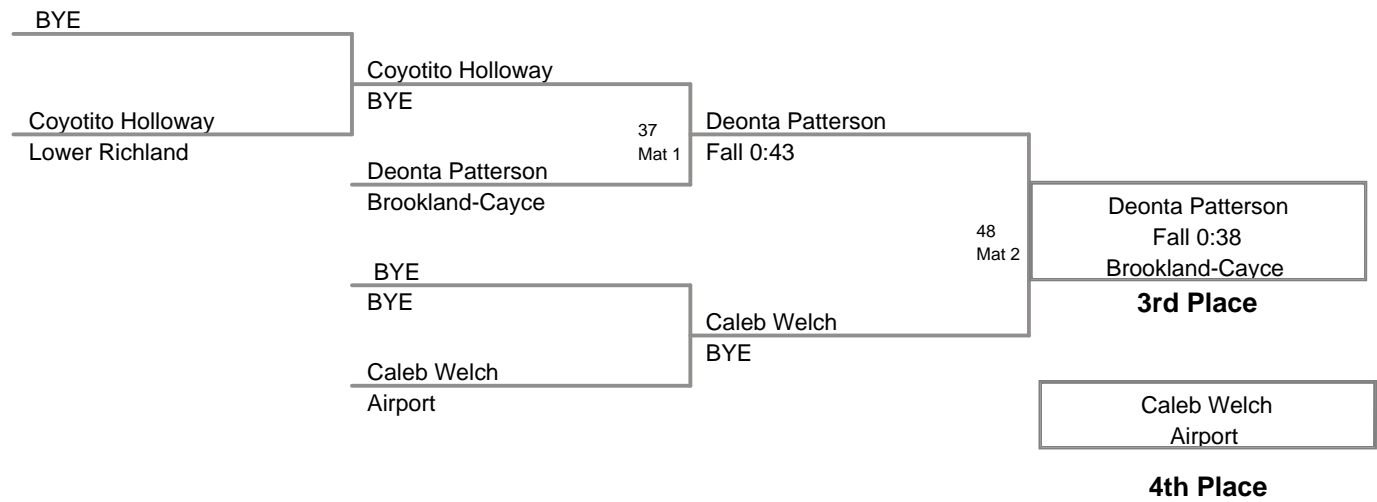

2011 SCHSL Region V
Tournament

112 Lbs