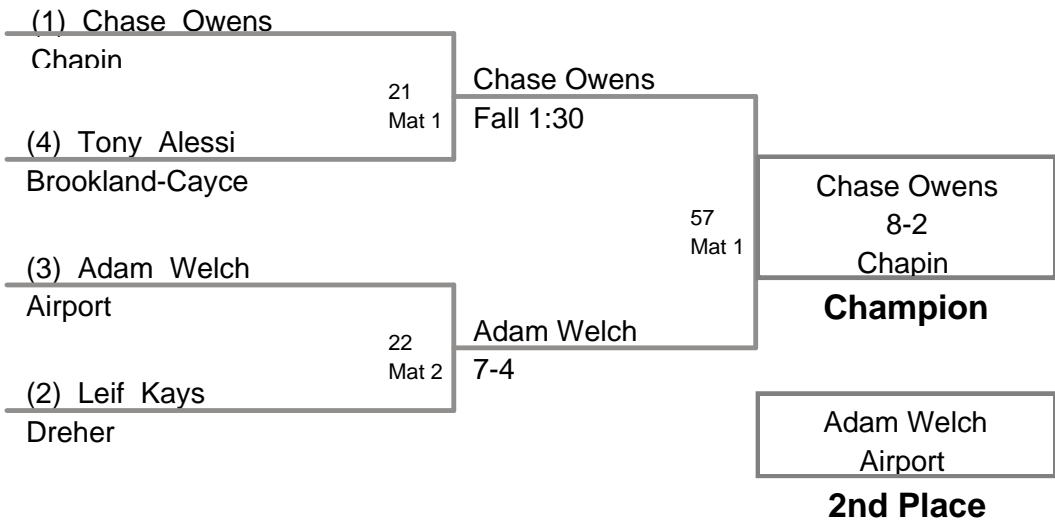

2011 SCHSL Region V
Tournament

140 Lbs