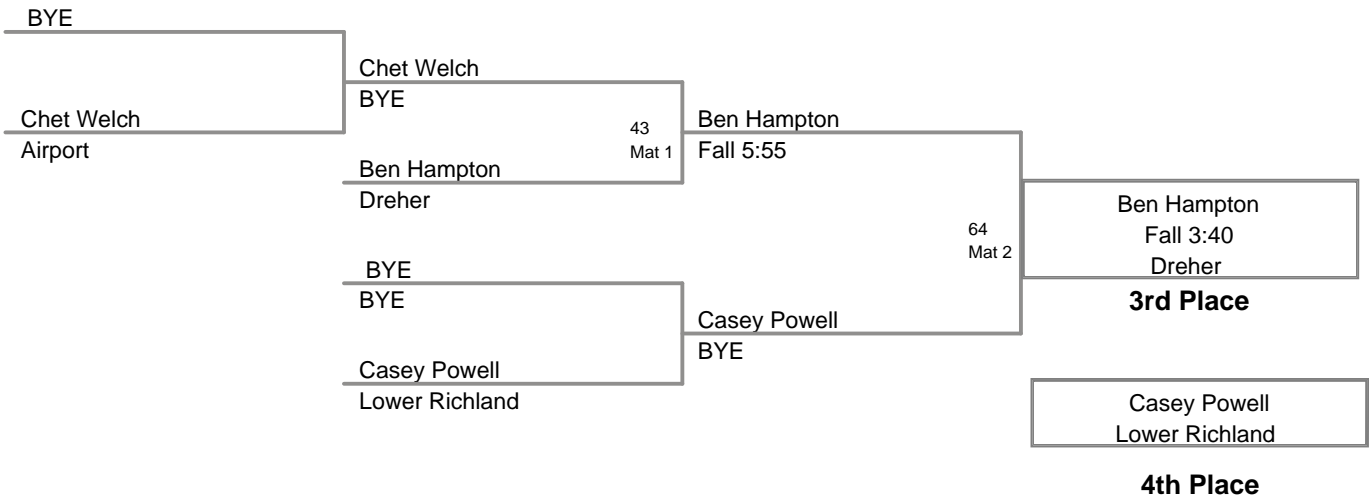

2011 SCHSL Region V
Tournament

160 Lbs