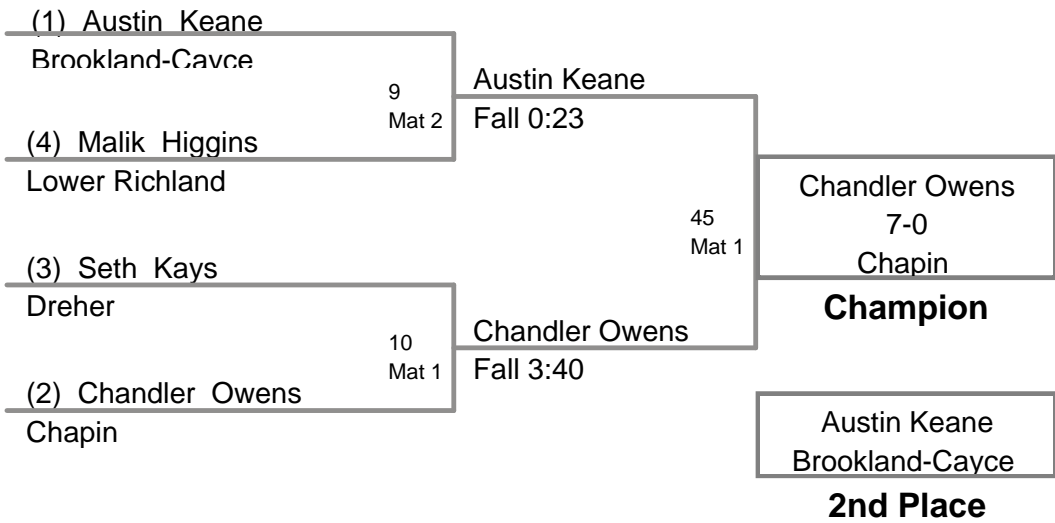

Plc	Points	Team	CH	CONS
1	235	Chapin	-	-
2	162	Dreher	-	-
3	85	Brookland-Cayce	-	-
4	72	Airport	-	-
5	59	Lower Richland	-	-
6	35	AC Flora	-	-

2011 SCHSL Region V  
Tournament

**103 Lbs**

2011 SCHSL Region V  
Tournament