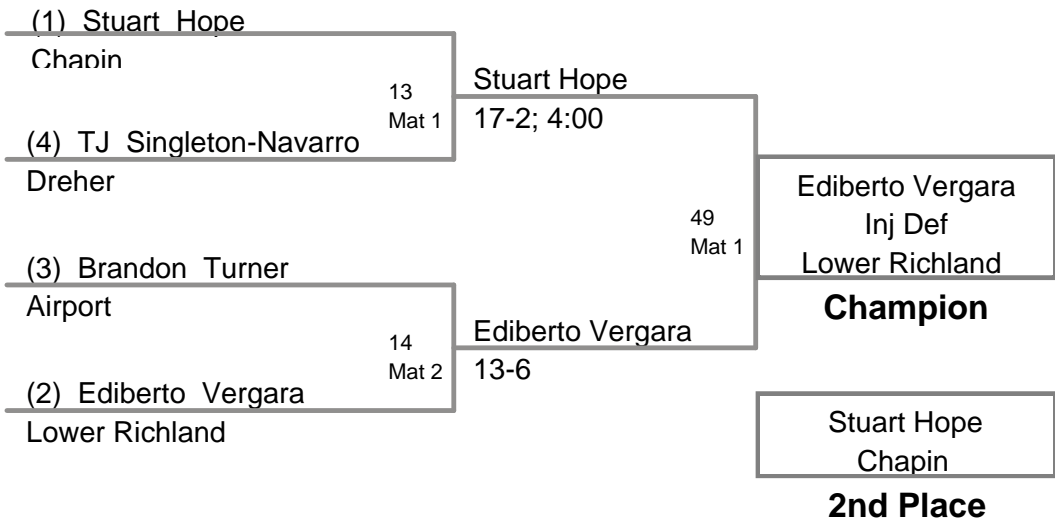

2011 SCHSL Region V
Tournament

119 Lbs